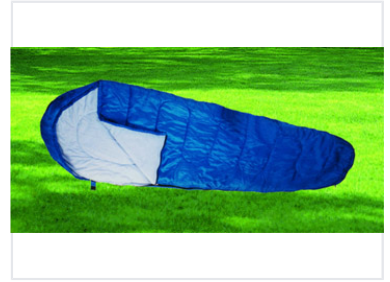

Blue Outdoor Sleeping Bag

This blue sleeping bag is suitable for camping and outdoor use. It features a durable outer shell and a white inner lining.

Product Overview

Versatile Outdoor Sleeping Bag

This blue outdoor sleeping bag is designed for reliable comfort and durability in various camping environments. Featuring a high-quality outer shell and a soft white inner lining, it provides an optimal balance of protection and warmth. Its unrolled design makes it easy to deploy, ensuring a quick and comfortable setup for outdoor enthusiasts.

Technical Specifications

Intended Use

Camping • Outdoor Recreation

Color

Blue

Key Features

Durable Outer Shell, Soft Inner Lining, Outdoor Ready