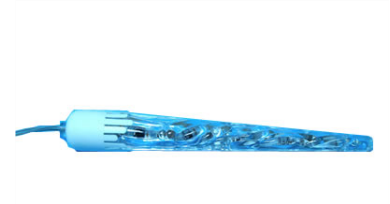

Blue LED Icicle Christmas Light

This is a decorative blue icicle-shaped Christmas light. It features a clear plastic housing with embedded LED lights that create a shimmering effect.

Product Overview

Elegant Holiday Illumination

Enhance your holiday displays with these stunning blue LED icicle lights. Designed to mimic the appearance of natural frozen icicles, these lights feature a clear housing that beautifully diffuses the blue LED glow. They are versatile enough for both indoor and outdoor festive decorations, providing a shimmering, professional-grade lighting effect.

Technical Specifications

Light Source	LED
Color	Blue
Usage	Indoor, Outdoor

Design Features

Design

Icicle Shape • Shimmering Effect • Clear Housing