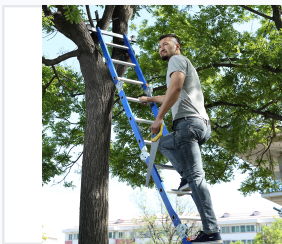

Blue Aluminum Multi-Purpose Folding Ladder

This versatile ladder combines the functionality of an extension ladder, a folding stair, and a multi-purpose ladder. Constructed from lightweight yet durable aluminum with a blue painted finish, it offers adjustable height and configuration options for various tasks.

ADDITIONAL IMAGES

Overview

Versatile Multi-Purpose Ladder

This multi-purpose folding ladder is engineered for versatility and safety, combining the functionality of an extension ladder and a folding stair in one compact unit. Constructed from durable aluminum, it features a robust hinge system and automatic locking mechanisms to ensure stability during operation. Designed for both professional and home use, this ladder offers a reliable solution for reaching elevated areas with ease.