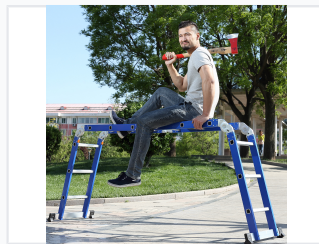

Blue Aluminum Multi-Purpose Folding Ladder

This versatile ladder combines the functionality of an extension ladder, a folding stair, and a multi-purpose ladder. Constructed from lightweight yet durable aluminum with a blue painted finish, it offers adjustable height and configuration options for various tasks.

ADDITIONAL IMAGES

Overview

Versatile Multi-Purpose Ladder

This multi-purpose folding ladder is engineered for versatility and safety, combining the functionality of an extension ladder and a folding stair in one compact unit. Constructed from durable aluminum, it features a robust hinge system and automatic locking mechanisms to ensure stability during operation. Designed for both professional and home use, this ladder offers a reliable solution for reaching elevated areas with ease.