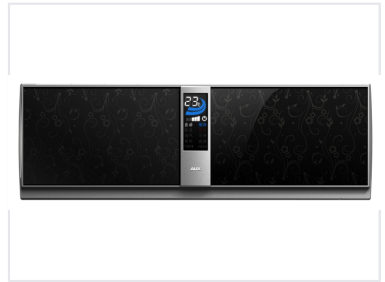

Black Split Air Conditioner with Floral Pattern

This split air conditioner features a sleek black finish and decorative floral accents. It is designed for efficient cooling and climate control in residential or commercial spaces.

Product Overview

Elegant Climate Control

This split air conditioner combines high-performance climate control with a sophisticated aesthetic. Featuring a unique decorative floral pattern on a sleek black front panel, it is designed to blend seamlessly into modern residential or commercial interiors. The unit offers intuitive temperature management, making it an ideal solution for spaces that prioritize both style and comfort.

Design & Aesthetics

Performance & Control

Operational Metrics

23 °C

Current Temperature

Recommended Use

- Residential spaces
- Commercial offices
- Modern interiors

Interface	Digital LED display