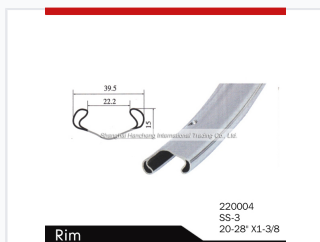

ADDITIONAL IMAGES

Product Overview

High-Performance Bicycle Rims

These bicycle rims are engineered to provide a robust connection between spokes and hubs, ensuring a reliable and smooth riding experience. Available in both steel and aluminum construction, these rims are designed to accommodate various tire sizes and cycling needs. The product is optimized for durability and precise fitment, making it an ideal choice for bicycle assembly and maintenance.

Technical Specifications

Available Colors

CP Silver • Black

Material

Steel, Aluminum

Packaging

Front and rear, 5 pairs per bundle

Dimensions & Compatibility

Rim Profile Dimensions

Model	Outer Width (mm)	Inner Width (mm)	Height (mm)
SS-3	39.5	22.2	15
SS-2	28	20	11.5

Compatible Tire Sizes

- 27 x 1-1/4 inch
- 20-28 inch x 1-3/8 inch

Rim Height

15 mm

Max Profile Height