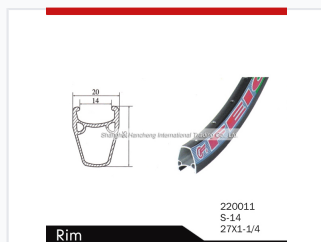

Bicycle Wheel Rim

This bicycle wheel rim is engineered for durability and optimal performance. It is designed to provide a smooth and reliable ride for various bicycle types.

ADDITIONAL IMAGES

Product Overview

High-Performance Bicycle Rims

These bicycle rims are engineered to provide a robust connection between spokes and hubs, ensuring a reliable and smooth riding experience. Available in both steel and aluminum construction, these rims are designed to accommodate various tire sizes and cycling needs. The product is optimized for durability and precise fitment, making it an ideal choice for bicycle assembly and maintenance.

Technical Specifications

Available Colors

CP Silver • Black

Material

Steel, Aluminum

Packaging

Front and rear, 5 pairs per bundle

Dimensions & Compatibility

Rim Profile Dimensions

Model	Outer Width (mm)	Inner Width (mm)	Height (mm)
SS-3	39.5	22.2	15
SS-2	28	20	11.5

Compatible Tire Sizes

- 27 x 1-1/4 inch
- 20-28 inch x 1-3/8 inch

Rim Height

15 mm

Max Profile Height