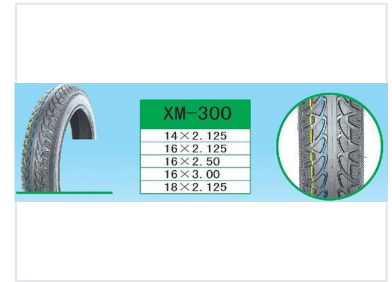

Bicycle Tire

This bicycle tire is designed for optimal performance and durability. It features a robust tread pattern for enhanced grip and control on various terrains and is available in multiple sizes.

Product Overview

High-Performance Bicycle Tire

The XM-300 bicycle tire is engineered for optimal performance and long-lasting durability. Featuring a robust tread pattern, it provides enhanced grip and control across a variety of terrains. Constructed from high-quality materials, this tire is designed to resist wear and tear, ensuring a reliable lifespan for daily use.

Technical Details

Available Sizes

- 14x2.125
- 16x2.125
- 16x2.50
- 16x3.00
- 18x2.125

| | |
|-------|--------|
| Model | XM-300 |
|-------|--------|

Key Features

Features

Robust Tread Pattern • Enhanced Grip • Wear Resistant • Durable Construction