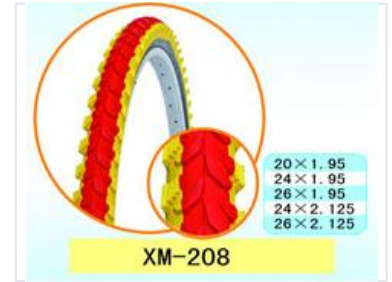

Bicycle Tire 20/24/26-Inch

This bicycle tire is designed for various bicycle models. It is available in multiple sizes including 20x1.95, 24x1.95, 26x1.95, 24x2.125, and 26x2.125.

Product Overview

High-Performance Bicycle Tires

This high-performance bicycle tire is engineered for versatility and durability across various cycling conditions. Featuring a tread pattern optimized for superior grip and control, it is suitable for both casual riding and more demanding terrains. The tire is available in a wide range of sizes to accommodate different bicycle models.

Technical Specifications

Available Sizes

- 20x1.95
- 24x1.95
- 26x1.95
- 24x2.125
- 26x2.125

Model Number

XM-208

Key Features

High-performance, Durable construction, Optimized tread pattern, All-terrain grip