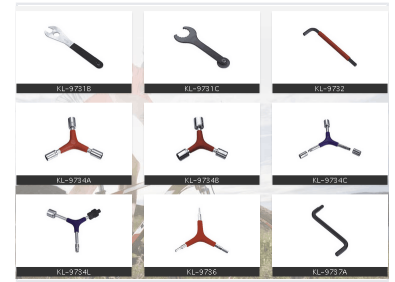

Bicycle Repair Tool Set

This bicycle repair tool set includes a variety of wrenches and Allen keys for comprehensive maintenance. Designed for adjusting and servicing various bicycle components, the tools ensure optimal performance.

ADDITIONAL IMAGES

Overview

Professional Bicycle Maintenance Kit

This comprehensive bicycle repair tool set is designed for professional mechanics and cycling enthusiasts alike. It features a versatile collection of Allen wrenches, socket tools, and specialized wrenches necessary for adjusting and servicing various bicycle components. Built for durability and precision, this kit ensures optimal performance and longevity for your maintenance tasks.