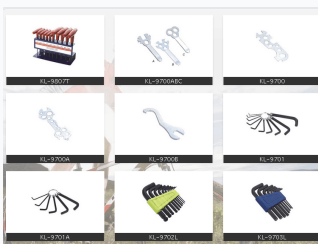

Bicycle Repair Tool Set

This bicycle repair tool set includes a variety of wrenches and Allen keys for comprehensive maintenance. Designed for adjusting and servicing various bicycle components, the tools ensure optimal performance.

ADDITIONAL IMAGES

Overview

Professional Bicycle Maintenance Kit

This comprehensive bicycle repair tool set is designed for professional mechanics and cycling enthusiasts alike. It features a versatile collection of Allen wrenches, socket tools, and specialized wrenches necessary for adjusting and servicing various bicycle components. Built for durability and precision, this kit ensures optimal performance and longevity for your maintenance tasks.

Tool Inventory

Tool Models (Set A)

- KL-9807T
- KL-9700ABC
- KL-9700
- KL-9700A
- KL-9700B
- KL-9701
- KL-9701A
- KL-9702L
- KL-9703L

Tool Models (Set B)

- KL-9731B
- KL-9731C
- KL-9732
- KL-9734A
- KL-9734B
- KL-9734C
- KL-9734L
- KL-9736
- KL-9737A