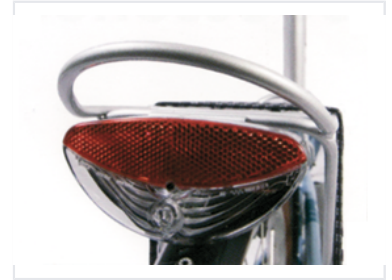

Bicycle Rear Carrier Light

This bicycle rear light mounts to a carrier for enhanced visibility. It features a bright LED and reflector, offering long battery life and compatibility with 16", 20", and 26" bikes.

Product Overview

Efficiency and Performance

The Arcus rack-mounted light is engineered for superior visibility and energy efficiency. Utilizing a single SuperBrite LED and patented electronics, it achieves a market-leading power consumption of just 23 mA. With a battery life exceeding 100 hours, it provides dependable illumination for commuters and casual riders alike.