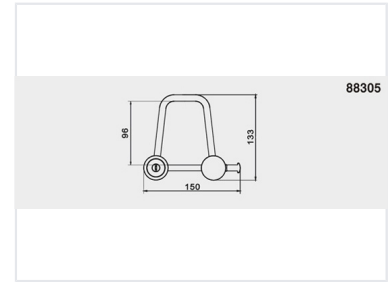

Bicycle Frame U-Lock with Keys

This high-security bicycle frame lock features a robust U-shaped shackle and a double-bolted locking mechanism. It includes mounting straps for easy attachment to the bicycle frame and two keys for convenient access.

Key Features

- Robust U-shaped shackle
- Double-bolted locking mechanism
- Includes mounting straps
- Two keys included

Technical Dimensions

Dimensions

96 mm

Height

133 mm

Total Height

150 mm

Width

Packaging and Logistics

Carton Specifications

Metric	Value
Pieces per Carton	30
Carton Dimensions	51 x 34 x 17.5 cm
Gross Weight	17 kg
Net Weight	16 kg