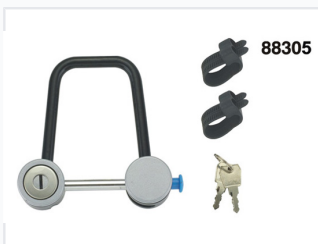

Bicycle Frame U-Lock with Keys

This high-security bicycle frame lock features a robust U-shaped shackle and a double-bolted locking mechanism. It includes mounting straps for easy attachment to the bicycle frame and two keys for convenient access.

ADDITIONAL IMAGES

Product Overview

High-Security Bicycle Frame Lock

This high-security bicycle frame U-lock is designed to provide reliable protection against theft for professional and recreational cyclists. Featuring a robust U-shaped shackle and a double-bolted locking mechanism, it ensures durability and ease of use. The set includes convenient mounting straps for secure attachment to the bicycle frame and two keys for reliable access.

Key Features

- Robust U-shaped shackle
- Double-bolted locking mechanism
- Includes mounting straps
- Two keys included

Technical Dimensions

Dimensions

96 mm

Height

133 mm

Total Height