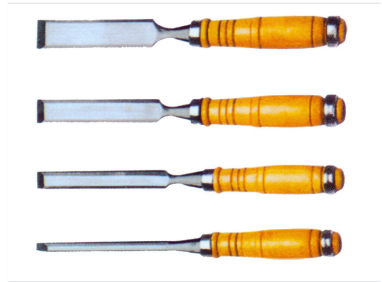

Beveled Edge Wood Chisel Set

This chisel set includes four chisels with varying blade widths. Each chisel features a polished blade and a wooden handle with metal ferrules.

Product Overview

Professional Beveled Edge Wood Chisel Set

This high-quality set features four chisels with varying blade widths, designed to meet the diverse needs of woodworking projects. Each chisel is crafted with a polished finish and a distinct beveled edge for precision cutting and shaping. The ergonomic wooden handles are reinforced with metal ferrules at both ends, ensuring long-lasting durability and stability during heavy-duty use.

Blade Specifications

Blade Finish	Polished finish
Edge Type	Beveled edge

Handle Design

Ergonomic Features

- Cylindrical shape
- Multiple grooves for enhanced grip
- Dual metal ferrules for reinforcement

Handle Material	Wood
-----------------	------

Set Details

Total Pieces

4 pcs
Chisels per Set

Blade Widths

Varying Widths

Durability & Construction

Reinforcement	Metal ferrules at both ends of the handle
---------------	---