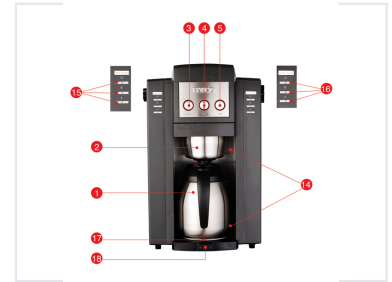

# Bean-to-Cup Coffee Maker with Built-In Grinder

This bean-to-cup coffee maker is designed for home and office use. It features a built-in grinder, allowing users to brew fresh coffee from whole beans.

### Freshly Brewed Coffee at Your Fingertips

This bean-to-cup coffee maker is an ideal solution for both home and office environments, featuring an integrated grinder for the freshest possible brew. Its sleek, modern design houses a programmable timer and adjustable strength settings to cater to diverse professional preferences. The inclusion of a thermal carafe ensures that beverages remain at the optimal temperature for extended periods without loss of flavor.