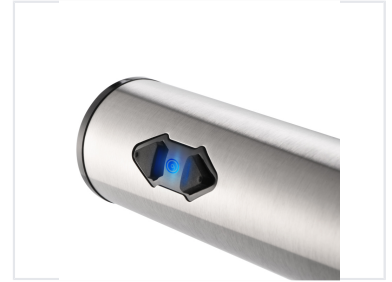

# Battery Powered Wine Opener with Foil Cutter

This battery-operated wine opener is designed for effortless cork removal. It features a durable stainless steel housing, a transparent shell, and comes with a foil cutter.

## ADDITIONAL IMAGES

### Effortless Wine Opening

This battery-operated wine opener combines a sleek stainless steel design with user-friendly functionality. Featuring a comfortable touch and intuitive silicone buttons, it makes opening wine bottles effortless. The integrated blue LED light adds a modern touch, illuminating during operation to provide clear visual feedback.

### Key Features

- Stainless steel housing
- Transparent shell for cork visibility
- Blue LED operation indicator
- Silicone control buttons
- Includes foil cutter

Operation	Battery Operated, Two-Button Control, Cordless
-----------	------------------------------------------------