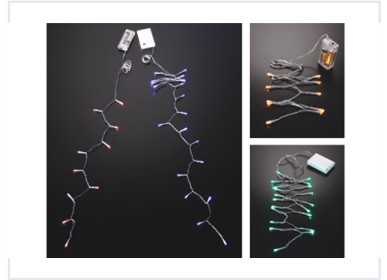

Battery Operated LED Fairy Lights

These LED battery operated fairy lights bring a delicate, decorative touch to any setting. Their flexible wire allows for easy shaping and placement in various spaces.

Product Overview

Versatile Decorative Lighting

These LED battery-operated fairy lights are designed to add a touch of sparkle to any occasion, making them an excellent choice for event decor, weddings, or home ambiance. Featuring a flexible wire construction, they can be easily shaped and molded to fit virtually any space or arrangement. Their battery-powered design ensures complete portability and ease of use, allowing for placement anywhere without the need for nearby electrical outlets.