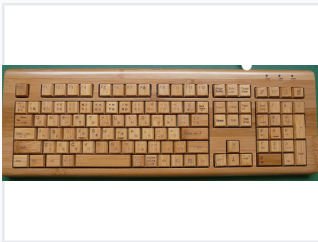

Bamboo Wireless Keyboard with 108 Keys

This wireless keyboard is made from natural bamboo, offering an eco-friendly alternative to plastic. It features a full 108-key layout with Japanese characters.

ADDITIONAL IMAGES

Product Overview

Sustainable Typing Experience

Crafted from 100% fresh natural bamboo, this 108-key wireless keyboard combines eco-friendly materials with modern functionality. The unique fiber structure offers a sweat-absorbent, anti-static, and anti-radiation surface that feels natural to the touch while providing excellent durability. Designed for both comfort and style, this keyboard is an ideal choice for professionals seeking a sustainable, spill-resistant input device for their workspace.