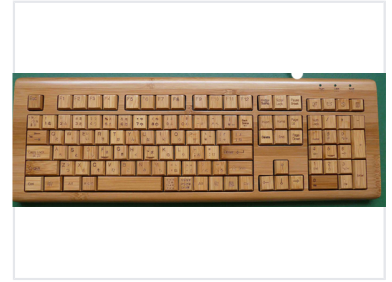

Bamboo Wireless Keyboard with 108 Keys

This wireless keyboard is made from natural bamboo, offering an eco-friendly alternative to plastic. It features a full 108-key layout with Japanese characters.

ADDITIONAL IMAGES

Product Overview

Sustainable Typing Experience

Crafted from 100% fresh natural bamboo, this 108-key wireless keyboard combines eco-friendly materials with modern functionality. The unique fiber structure offers a sweat-absorbent, anti-static, and anti-radiation surface that feels natural to the touch while providing excellent durability. Designed for both comfort and style, this keyboard is an ideal choice for professionals seeking a sustainable, spill-resistant input device for their workspace.