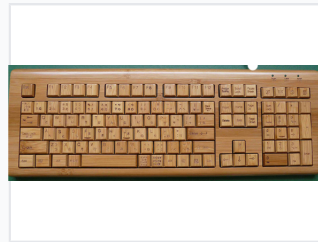

Bamboo Wireless Keyboard with 108 Keys

This wireless keyboard is made from natural bamboo, offering an eco-friendly alternative to plastic. It features a full 108-key layout with Japanese characters.

ADDITIONAL IMAGES

Product Overview

Sustainable Typing Experience

Crafted from 100% fresh natural bamboo, this 108-key wireless keyboard combines eco-friendly materials with modern functionality. The unique fiber structure offers a sweat-absorbent, anti-static, and anti-radiation surface that feels natural to the touch while providing excellent durability. Designed for both comfort and style, this keyboard is an ideal choice for professionals seeking a sustainable, spill-resistant input device for their workspace.