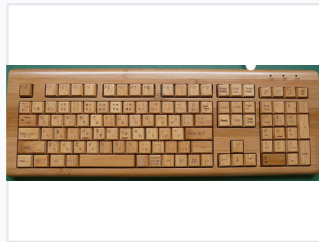

Bamboo Wireless Keyboard with 108 Keys

This wireless keyboard is made from natural bamboo, offering an eco-friendly alternative to plastic. It features a full 108-key layout with Japanese characters.

ADDITIONAL IMAGES

Product Overview

Sustainable Typing Experience

Crafted from 100% fresh natural bamboo, this 108-key wireless keyboard combines eco-friendly materials with modern functionality. The unique fiber structure offers a sweat-absorbent, anti-static, and anti-radiation surface that feels natural to the touch while providing excellent durability. Designed for both comfort and style, this keyboard is an ideal choice for professionals seeking a sustainable, spill-resistant input device for their workspace.