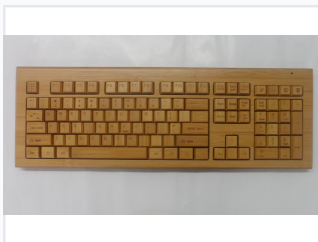

Bamboo Wireless Keyboard - 108-Key English Layout

This wireless keyboard is crafted from natural bamboo, offering an eco-friendly and stylish alternative to plastic models. It features a full 108-key layout in English for a familiar and comfortable typing experience.

ADDITIONAL IMAGES

Overview

Natural Bamboo Wireless Keyboard

Experience a sustainable and stylish typing solution with this 108-key wireless keyboard crafted entirely from fresh, natural bamboo. Designed for eco-conscious professionals, this keyboard combines a unique tactile, sweat-absorbent surface with durable performance and anti-static properties. Its 2.4G wireless technology ensures a clutter-free workspace while offering wide compatibility with major operating systems.