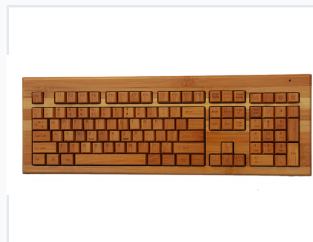

Bamboo Wireless Keyboard - 108-Key English Layout

This wireless keyboard is crafted from natural bamboo, offering an eco-friendly and stylish alternative to plastic models. It features a full 108-key layout in English for a familiar and comfortable typing experience.

ADDITIONAL IMAGES

Overview

Natural Bamboo Wireless Keyboard

Experience a sustainable and stylish typing solution with this 108-key wireless keyboard crafted entirely from fresh, natural bamboo. Designed for eco-conscious professionals, this keyboard combines a unique tactile, sweat-absorbent surface with durable performance and anti-static properties. Its 2.4G wireless technology ensures a clutter-free workspace while offering wide compatibility with major operating systems.