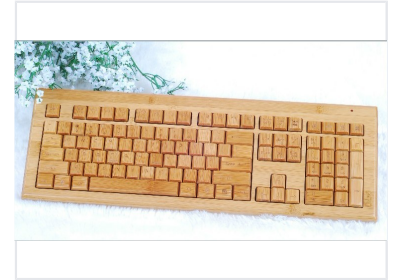

Bamboo Wireless Keyboard - 108-Key English Layout

This wireless keyboard is crafted from natural bamboo, offering an eco-friendly and stylish alternative to plastic models. It features a full 108-key layout in English for a familiar and comfortable typing experience.

ADDITIONAL IMAGES

Overview

Natural Bamboo Wireless Keyboard

Experience a sustainable and stylish typing solution with this 108-key wireless keyboard crafted entirely from fresh, natural bamboo. Designed for eco-conscious professionals, this keyboard combines a unique tactile, sweat-absorbent surface with durable performance and anti-static properties. Its 2.4G wireless technology ensures a clutter-free workspace while offering wide compatibility with major operating systems.