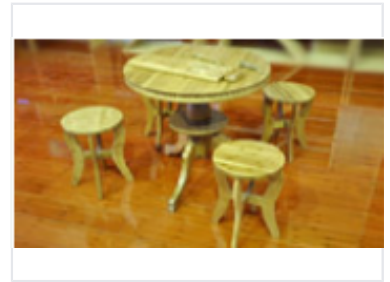

Bamboo Table and Stool Set

This handcrafted set includes a round table and four matching stools. Constructed from light-colored bamboo, the set showcases the natural grain and texture of the material, perfect for indoor or outdoor use.

Product Overview

Natural Bamboo Craftsmanship

This handcrafted bamboo zhuodeng set offers a perfect blend of natural aesthetics and functional design. Featuring a round table with a stable central pedestal base and four matching three-legged stools, the set highlights the unique grain and texture of high-quality bamboo. Its versatile construction makes it an elegant addition to both indoor living areas and outdoor spaces.

Physical Attributes

Components

- 1 Round Table
- 4 Stools

Material	Bamboo

Design Features