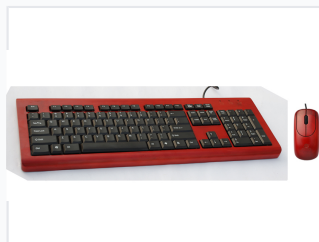

Bamboo Keyboard and Mouse Combo

This keyboard and mouse combo is made from natural bamboo. It features a standard 104-key layout and ergonomic design.

ADDITIONAL IMAGES

Product Overview

Natural Sustainable Computing

This keyboard and mouse combo is crafted from 80% natural bamboo, providing a unique eco-friendly alternative to standard plastic peripherals. Designed with user health in mind, the construction offers anti-radiation properties and a sweat-absorbent, comfortable tactile experience. The durable setup features a 104-key layout and is engineered to be spill-resistant, making it a reliable choice for professional environments.

Technical Specifications

Keystroke Life	5000000 cycles
Cable Length	1.5 m
Compatibility	Windows 95/98, 2000/ME/XP, NT/Vista, Windows 7
Interface	USB, PS/2

Material Properties

Key Features

- Low carbon biodegradable material
- Water resistant and spill-proof
- Natural anti-static properties
- Radiation absorption
- Sweat-absorbent texture