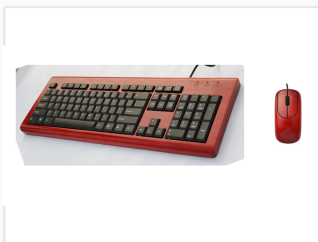

Bamboo Keyboard and Mouse Combo

This keyboard and mouse combo is made from natural bamboo. It features a standard 104-key layout and ergonomic design.

ADDITIONAL IMAGES

Product Overview

Natural Sustainable Computing

This keyboard and mouse combo is crafted from 80% natural bamboo, providing a unique eco-friendly alternative to standard plastic peripherals. Designed with user health in mind, the construction offers anti-radiation properties and a sweat-absorbent, comfortable tactile experience. The durable setup features a 104-key layout and is engineered to be spill-resistant, making it a reliable choice for professional environments.

Technical Specifications

Keystroke Life	5000000 cycles
Cable Length	1.5 m
Compatibility	Windows 95/98, 2000/ME/XP, NT/Vista, Windows 7
Interface	USB, PS/2

Material Properties

Key Features

- Low carbon biodegradable material
- Water resistant and spill-proof
- Natural anti-static properties
- Radiation absorption
- Sweat-absorbent texture