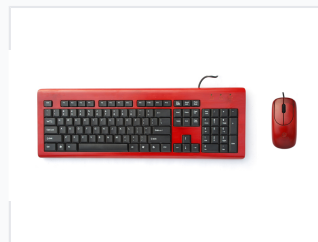

Bamboo Keyboard and Mouse Combo

This keyboard and mouse combo is made from natural bamboo. It features a standard 104-key layout and ergonomic design.

ADDITIONAL IMAGES

Product Overview

Natural Sustainable Computing

This keyboard and mouse combo is crafted from 80% natural bamboo, providing a unique eco-friendly alternative to standard plastic peripherals. Designed with user health in mind, the construction offers anti-radiation properties and a sweat-absorbent, comfortable tactile experience. The durable setup features a 104-key layout and is engineered to be spill-resistant, making it a reliable choice for professional environments.

Technical Specifications

Keystroke Life	5000000 cycles
Cable Length	1.5 m
Compatibility	Windows 95/98, 2000/ME/XP, NT/Vista, Windows 7
Interface	USB, PS/2

Material Properties

Key Features

- Low carbon biodegradable material
- Water resistant and spill-proof
- Natural anti-static properties
- Radiation absorption
- Sweat-absorbent texture