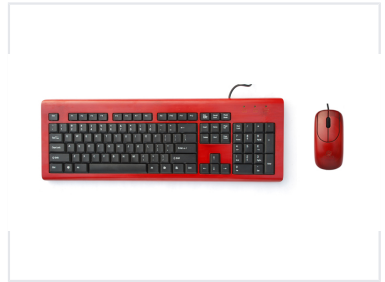

Bamboo Keyboard and Mouse Combo

This keyboard and mouse combo is made from natural bamboo. It features a standard 104-key layout and ergonomic design.

ADDITIONAL IMAGES

Product Overview

Natural Sustainable Computing

This keyboard and mouse combo is crafted from 80% natural bamboo, providing a unique eco-friendly alternative to standard plastic peripherals. Designed with user health in mind, the construction offers anti-radiation properties and a sweat-absorbent, comfortable tactile experience. The durable setup features a 104-key layout and is engineered to be spill-resistant, making it a reliable choice for professional environments.

Technical Specifications

Keystroke Life	5000000 cycles
Cable Length	1.5 m
Compatibility	Windows 95/98, 2000/ME/XP, NT/Vista, Windows 7
Interface	USB, PS/2

Material Properties

Key Features

- Low carbon biodegradable material
- Water resistant and spill-proof
- Natural anti-static properties
- Radiation absorption
- Sweat-absorbent texture