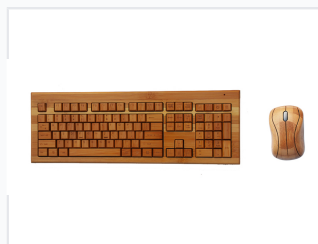

Bamboo Keyboard and Mouse Combo with 108 Keys

This keyboard and mouse combo is made from natural bamboo, offering an eco-friendly alternative to plastic peripherals. The keyboard features a standard 108-key layout and the mouse is ergonomically designed.

ADDITIONAL IMAGES

Product Overview

Sustainable Desktop Experience

This keyboard and mouse combo is crafted from 100% fresh bamboo, offering a sustainable and eco-friendly alternative to traditional plastic peripherals. The natural material provides a unique tactile feel, being sweat-absorbent and anti-static, while maintaining durability with a keystroke life exceeding 5 million cycles. Designed for modern workspaces, it features 2.4G wireless technology and a standard 108-key layout for a familiar and comfortable typing experience.