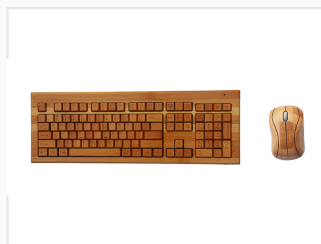

Bamboo Keyboard and Mouse Combo with 108 Keys

This keyboard and mouse combo is made from natural bamboo, offering an eco-friendly alternative to plastic peripherals. The keyboard features a standard 108-key layout and the mouse is ergonomically designed.

ADDITIONAL IMAGES

Product Overview

Sustainable Desktop Experience

This keyboard and mouse combo is crafted from 100% fresh bamboo, offering a sustainable and eco-friendly alternative to traditional plastic peripherals. The natural material provides a unique tactile feel, being sweat-absorbent and anti-static, while maintaining durability with a keystroke life exceeding 5 million cycles. Designed for modern workspaces, it features 2.4G wireless technology and a standard 108-key layout for a familiar and comfortable typing experience.