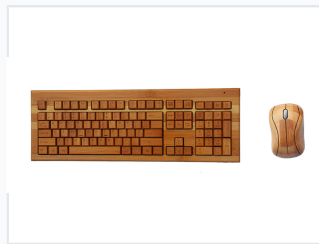

Bamboo 108-Key Keyboard and Mouse Combo

This keyboard and mouse combo is crafted from natural bamboo, offering an eco-friendly alternative to plastic peripherals. The keyboard features a standard 108-key layout and the mouse is ergonomically designed.

ADDITIONAL IMAGES

Product Overview

Sustainable Desktop Computing

This keyboard and mouse combo is crafted from 80% fresh bamboo, offering an eco-friendly and biodegradable alternative to traditional plastic peripherals. The natural bamboo construction provides unique benefits, including anti-static properties, sweat absorption, and a comfortable, natural touch. Designed for durability, the keyboard features a water-resistant build and a keystroke lifespan exceeding 5 million cycles.

Material & Design

Material Composition

80% Bamboo • Biodegradable • Plastic Keycaps

Key Features

- Water Resistant / Spill Proof
- Anti-static effect
- Anti-radiation properties
- Sweat-absorbent
- Natural bamboo grain finish