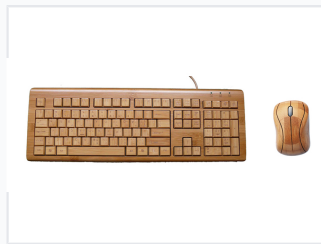

Bamboo 108-Key Keyboard and Mouse Combo

This keyboard and mouse combo is crafted from natural bamboo, offering an eco-friendly alternative to plastic peripherals. The keyboard features a standard 108-key layout and the mouse is ergonomically designed.

ADDITIONAL IMAGES

Product Overview

Sustainable Desktop Computing

This keyboard and mouse combo is crafted from 80% fresh bamboo, offering an eco-friendly and biodegradable alternative to traditional plastic peripherals. The natural bamboo construction provides unique benefits, including anti-static properties, sweat absorption, and a comfortable, natural touch. Designed for durability, the keyboard features a water-resistant build and a keystroke lifespan exceeding 5 million cycles.

Material & Design

Material Composition

80% Bamboo • Biodegradable • Plastic Keycaps

Key Features

- Water Resistant / Spill Proof
- Anti-static effect
- Anti-radiation properties
- Sweat-absorbent
- Natural bamboo grain finish