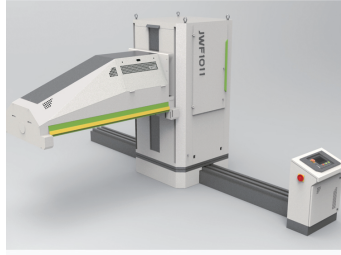

## Mechanical Configuration

Close-up of the mechanical plucking head and balanced control system.

<b>Knives and Tips (JWF1009-170)</b>	16 plucking knives and 96 tips
<b>Knives and Tips (JWF1009)</b>	22 plucking knives and 132 tips
<b>Beater Configuration</b>	Dual beater arm with 180 degree rotation
<b>Safety Features</b>	Balance device, Auto-stop function, Detecting rollers