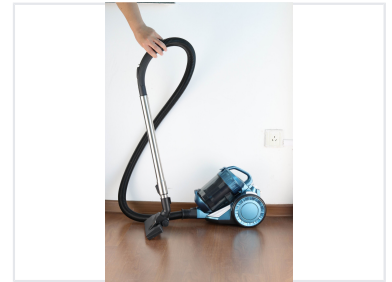

Bagless Cylinder Vacuum Cleaner for Home Use

This compact and efficient vacuum cleaner is designed for household use. It features a bagless design with a transparent dust container and a high-efficiency filtration system.

ADDITIONAL IMAGES

Overview

Compact Home Cleaning Solution

This bagless cylinder vacuum cleaner is designed for efficient and convenient home maintenance. With a powerful 1400W motor and a compact, lightweight build, it offers excellent maneuverability for various cleaning tasks. The transparent dust cup and auto-dumping system ensure a user-friendly experience, while the HEPA filtration helps maintain cleaner indoor air quality.