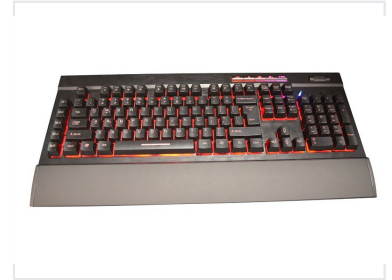

# Backlit Mechanical Feel USB Keyboard with Wrist Rest

This USB keyboard provides a mechanical feel with customizable backlighting. It includes macro keys, anti-ghosting, and a detachable wrist rest.

### Professional Desktop Keyboard

This high-performance keyboard is designed for both professional and gaming environments, offering a blend of speed, precision, and comfort. It features a full-sized layout with a numeric keypad, dedicated media controls, and programmable macro keys to streamline your workflow. With its durable construction and ergonomic wrist rest, it is built to support comfortable, extended usage sessions.

## Lighting & Visibility

Backlight Color	Red LED
Key Identification	Clear lettering on black keycaps