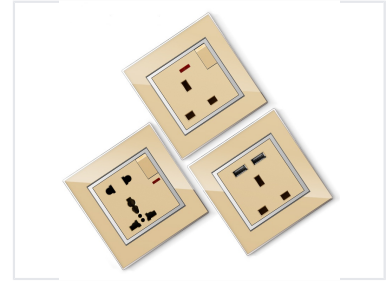

Azerbaijan Standard 16A Socket Outlet and Light Switch

This is a BS standard socket outlet and light switch designed for use in Azerbaijan. It features a 16A 2P+E socket outlet and a square light switch and is suitable for 220V-250V power supply.

ADDITIONAL IMAGES

Overview

Premium Electrical Solutions for Azerbaijan

This high-quality electrical set is specifically designed to meet BS standards for the Azerbaijan market. Featuring a sophisticated acrylic golden copper finish, the unit combines a 16A 2P+E socket outlet with a square light switch for a cohesive aesthetic. Engineered for reliability, it operates seamlessly within a 220V-250V range, making it an ideal choice for modern residential and commercial interiors.