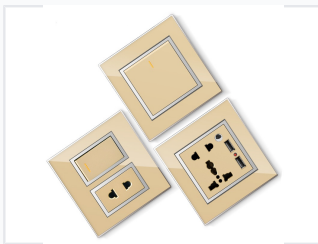

Azerbaijan Standard 16A Socket Outlet and Light Switch

This is a BS standard socket outlet and light switch designed for use in Azerbaijan. It features a 16A 2P+E socket outlet and a square light switch and is suitable for 220V-250V power supply.

ADDITIONAL IMAGES

Overview

Premium Electrical Solutions for Azerbaijan

This high-quality electrical set is specifically designed to meet BS standards for the Azerbaijan market. Featuring a sophisticated acrylic golden copper finish, the unit combines a 16A 2P+E socket outlet with a square light switch for a cohesive aesthetic. Engineered for reliability, it operates seamlessly within a 220V-250V range, making it an ideal choice for modern residential and commercial interiors.