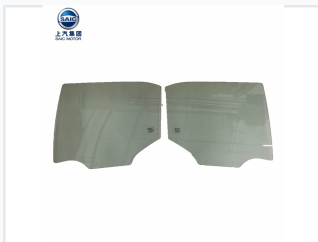

Automotive Window Glass

Automotive window glass designed for vehicle windshield and sunroof applications. It provides structural integrity, visibility, and protection from the elements.

Whatsapp:008613913001181
Facebook:www.facebook.com/well.guo.5
Wechat: guoweigw5038

ADDITIONAL IMAGES

Product Overview

Premium Automotive Glazing Solutions

These automotive window glass components are engineered to meet rigorous safety and durability standards for vehicle replacement and maintenance. Designed with precision to ensure a perfect fit, these panels offer excellent optical clarity and protection against the elements. Whether for side windows or sunroof applications, our glazing solutions are crafted to maintain the structural integrity and aesthetic appeal of your vehicle fleet.