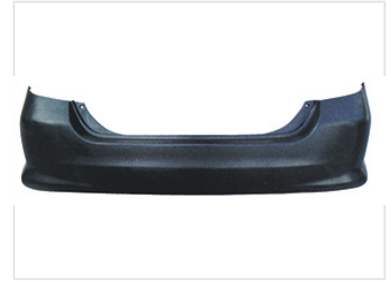

Automotive Rear Bumper (2003-2008)

This rear bumper is designed to fit vehicles from 2003 to 2008. It provides protection to the rear of the vehicle in the event of a collision and integrates seamlessly with the vehicle's design.

Product Overview

Automotive Rear Bumper (2003-2008)

This durable, impact-resistant rear bumper is precision-engineered to fit vehicles manufactured between 2003 and 2008. Designed as a seamless OEM-compatible replacement, it maintains the original vehicle aesthetics while providing essential protection. With pre-drilled mounting points for an easy and secure installation, this component offers a cost-effective solution for collision repair or vehicle customization.

Technical Details

Installation Features

- Pre-drilled mounting points
- OEM-compatible direct fit
- Easy alignment with existing body lines

Construction

Material Characteristics

Impact-resistant • Durable construction