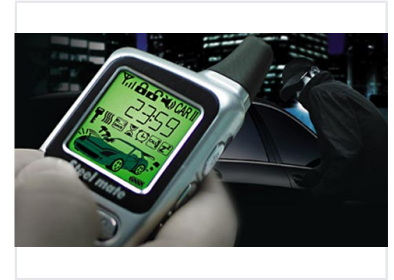

Automotive GPS Car Alarm System

This GPS car alarm system provides advanced security features for vehicle protection. It includes remote monitoring, real-time alerts for unauthorized access, and GPS tracking.

Product Overview

Advanced Vehicle Security Solution

This automotive GPS car alarm system offers comprehensive vehicle protection through advanced remote monitoring and real-time alert capabilities. Designed for peace of mind, it provides immediate notifications regarding unauthorized access and precise GPS tracking for location management. The system features an intuitive interface that displays critical status indicators, ensuring owners remain fully informed about their vehicle's security state at all times.

Core Features

Monitoring Indicators

- Door lock status
- Engine status
- Alarm triggers
- Time display

Security Features

GPS Tracking, Remote Monitoring, Unauthorized Access Alerts, Real-time Notification