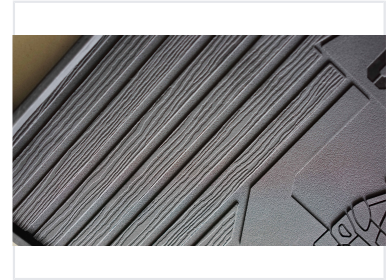

Automotive Floor Mat Set

These automotive floor mats provide superior protection and enhance the interior of vehicles. Crafted from durable rubber, TPE, or injection-molded materials, they offer excellent resistance to wear, water, dirt, and debris.

ADDITIONAL IMAGES

Product Overview

Premium Automotive Floor Protection

This automotive floor mat set provides comprehensive coverage for both front and back seats, designed to protect your vehicle's interior from spills, dirt, and debris. Crafted from durable PVC or TPE materials, these mats feature tall outer ridges and a heavy nibbed backing to ensure fluids are contained and the mats remain securely in place. Suitable for various vehicle models, these mats combine functionality with a clean, professional aesthetic.

Technical Specifications

Available Colors

Black • Grey • Beige

Key Design Features

- Full set for front and back seats
- Tall outer ridges for spill containment
- Heavy nibbed backing for anti-slip security