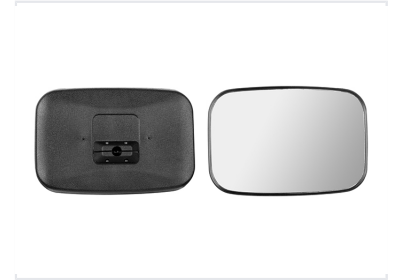

Automotive Exterior Side Mirror

This automotive exterior side mirror provides a clear reflection of the vehicle's surroundings. It features a durable black plastic housing and is designed for secure mounting to the vehicle's exterior.

Product Overview

Superior Quality Exterior Side Mirror

This automotive exterior side mirror is designed as a dependable, high-quality direct replacement for vehicle side view assemblies. Engineered to meet OEM specifications, it provides an economical alternative to expensive original equipment without compromising on durability or performance. The unit features a robust black housing and is built to withstand various driving conditions, ensuring optimal visibility and safety.

Compatibility and Fitment

Compatible Models

- Toyota Coaster BU30
- Toyota Coaster BU40

Design and Construction

Housing Color	Black
Mounting Configuration	Central mounting hole with four-point secure attachment
Design Features	Direct Replacement, OEM Specification, Durable Construction