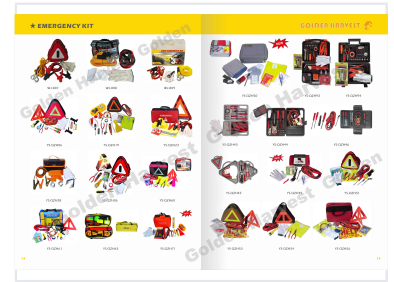

Automotive Emergency Kit with Jumper Cables and Safety Tools

This automotive emergency kit provides essential tools and safety equipment for roadside assistance. It includes jumper cables, tow ropes, warning triangles, gloves, flashlights, screwdrivers, pliers, a tire repair kit, first aid supplies, and a reflective vest.

Overview

Comprehensive Roadside Safety

This automotive emergency kit is designed to provide essential tools for roadside maintenance and breakdown preparedness. The collection includes a wide array of safety equipment, ranging from jumper cables and tow ropes to first aid supplies and reflective gear. Packaged in durable containers, these kits ensure drivers are prepared for various vehicle emergencies, offering peace of mind during travel.

Kit Components

Included Tools & Equipment

- Jumper cables
- Tow ropes
- Warning triangles
- Gloves
- Flashlights
- Screwdrivers
- Pliers
- Tire repair kits
- First aid supplies
- Reflective vests

Packaging Options