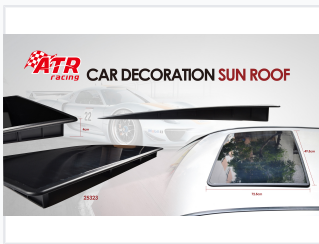

# Automotive Decoration Sunroof

This car decoration sunroof enhances the aesthetic appeal of vehicles. It features a sleek, aerodynamic design with a glossy black finish.

## ADDITIONAL IMAGES

### Enhance Your Vehicle's Aesthetic

This automotive decoration sunroof is designed to elevate the visual appeal of vehicles with its sleek, aerodynamic profile. Featuring a glossy black finish and a textured frame, it provides a modern, sporty look that integrates seamlessly with existing vehicle structures. It is an ideal aesthetic modification for car enthusiasts looking to customize their exterior appearance.