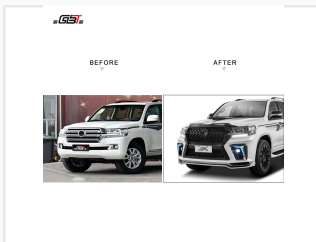

Automotive Body Kit for LAND CRUISER E Model

This body kit is designed for the LAND CRUISER E Model, enhancing its appearance with aesthetic modifications. It includes a custom front bumper, redesigned front grille, and potentially other body panels for a more aggressive and modern look.

ADDITIONAL IMAGES

Product Overview

Modernize Your Land Cruiser

This aftermarket body kit is specifically engineered for the Land Cruiser E Model, offering a comprehensive aesthetic transformation. The package includes redesigned front and rear bumpers, a custom front grille, and side skirts to create a more aggressive and modern visual profile. Crafted from high-quality materials, the components ensure precise fitment and durability, seamlessly integrating with the vehicle's original design for a professional-grade upgrade.