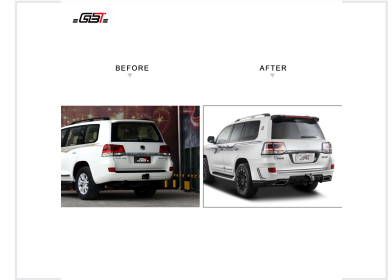

Automotive Body Kit for LAND CRUISER E Model

This body kit is designed for the LAND CRUISER E Model, enhancing its appearance with aesthetic modifications. It includes a custom front bumper, redesigned front grille, and potentially other body panels for a more aggressive and modern look.

ADDITIONAL IMAGES

Product Overview

Modernize Your Land Cruiser

This aftermarket body kit is specifically engineered for the Land Cruiser E Model, offering a comprehensive aesthetic transformation. The package includes redesigned front and rear bumpers, a custom front grille, and side skirts to create a more aggressive and modern visual profile. Crafted from high-quality materials, the components ensure precise fitment and durability, seamlessly integrating with the vehicle's original design for a professional-grade upgrade.