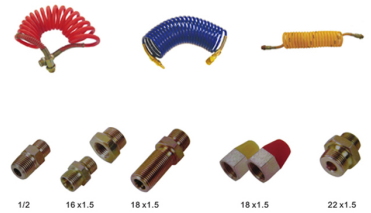

# Automotive Air Brake Hose with Brass Fittings

This coiled air brake hose is designed for automotive brake systems. It includes brass end fittings with thread sizes such as 1/2, 16x1.5, 18x1.5, and 22x1.5.

### High-Performance Automotive Air Brake Solutions

This collection of automotive air brake hoses and brass fittings is engineered for reliability in heavy-duty braking systems. The set includes durable, color-coded coiled air lines designed for flexibility and longevity under operational pressure. Complemented by precision-machined brass fittings, this assembly ensures secure, leak-free connections across various thread configurations.

### Available Thread Sizes

- 1/2"
- 16 x 1.5
- 18 x 1.5
- 22 x 1.5