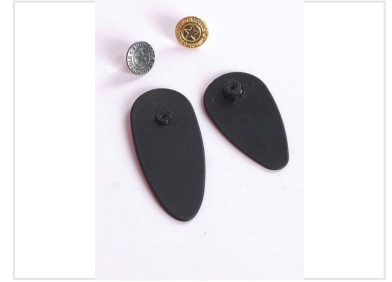

# Automobile Emblem Button with Fastener

This is an automobile emblem button with a star design and surrounding text. It comes with a black plastic backing for secure attachment and is available in silver and gold color options.

## ADDITIONAL IMAGES

### Versatile Automobile Emblem Button

This automobile emblem button set is designed for practical automotive applications, specifically assisting with car mat retention and anti-slip functionality. Featuring a classic star emblem design, these buttons provide both a decorative touch and a secure fixing mechanism. The set includes durable fasteners to ensure components remain in their designated position within the vehicle interior.

### Included Components

- Automobile emblem button
- Black leather fasteners
- Backing components