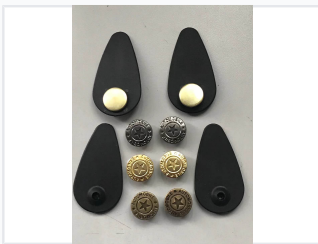

# Automobile Emblem Button with Fastener

This is an automobile emblem button with a star design and surrounding text. It comes with a black plastic backing for secure attachment and is available in silver and gold color options.

## ADDITIONAL IMAGES

### Versatile Automobile Emblem Button

This automobile emblem button set is designed for practical automotive applications, specifically assisting with car mat retention and anti-slip functionality. Featuring a classic star emblem design, these buttons provide both a decorative touch and a secure fixing mechanism. The set includes durable fasteners to ensure components remain in their designated position within the vehicle interior.

### Included Components

- Automobile emblem button
- Black leather fasteners
- Backing components