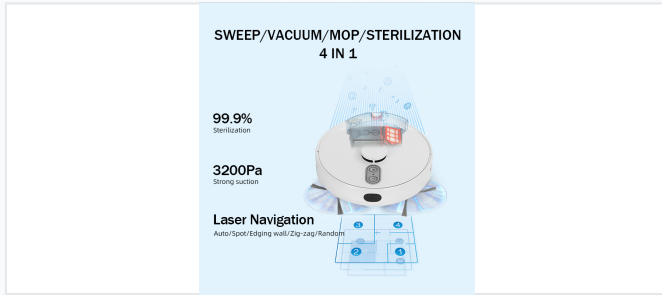

Automatic Robot Vacuum Cleaner with Mopping Function

This automatic robot combines vacuuming and mopping for comprehensive floor cleaning. It is rechargeable and features intelligent navigation to clean wood, tile, carpet, and linoleum.

ADDITIONAL IMAGES

Overview

Intelligent Cleaning Solution

This advanced 4-in-1 robot vacuum offers comprehensive floor care by combining sweeping, vacuuming, mopping, and sterilization in a single device. Equipped with precise LDS laser navigation and AI technology, it maps your home efficiently while avoiding obstacles and preventing falls. With 3200Pa of suction power and multi-surface compatibility, it provides a thorough clean for wood, tile, carpet, and linoleum floors.

Technical Specifications

A versatile 4-in-1 cleaning solution with 3200Pa suction power.

Advanced laser navigation for precise home mapping and obstacle avoidance.

Suction Power

3200 Pa

Suction Power

Runtime & Charging