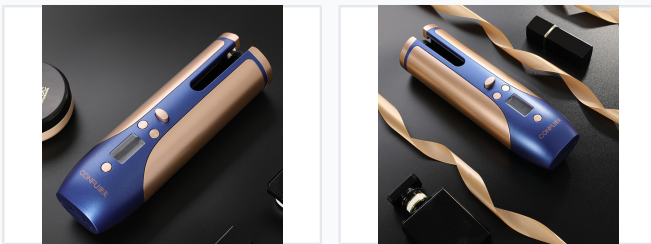

Automatic Cordless Hair Curler

This automatic hair curler features adjustable temperature settings and a digital display. Its ceramic barrel ensures even heat distribution for creating smooth, long-lasting curls.

ADDITIONAL IMAGES

Product Overview

Professional Cordless Styling

This automatic cordless hair curler is engineered for convenience and professional-grade styling on the go. Featuring an advanced ceramic-coated barrel, it ensures even heat distribution to minimize hair damage while creating consistent, long-lasting curls. The device includes a digital LCD interface for precise temperature control and adjustable styling settings, making it suitable for a wide variety of hair types and lengths.

Technical Specifications

Power Source	Battery powered (Cordless)
Barrel Material	Ceramic coating
Safety Features	Automatic shut-off, Even heat distribution, Safe operation

Key Features

Performance Highlights

1 LCD Display Type	1 Automatic Operation
------------------------------	---------------------------------

Adjustable Settings

- Temperature control
- Curl direction

Design & Ergonomics

Compact • Ergonomic • Portable