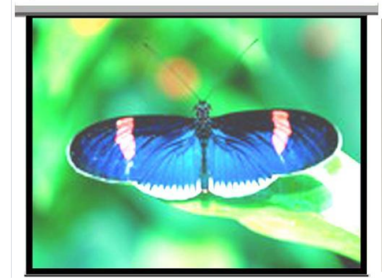

Automated Projection Screen Curtain

This electric curtain features a vibrant butterfly image displayed on its surface. The curtain is designed for ease of use, offering smooth and automated operation.

Product Overview

Automated Projection Screen Curtain

This automated projection screen curtain combines functionality with aesthetic appeal, featuring a high-quality projection surface adorned with a vibrant butterfly design. Designed for seamless integration into home theaters, professional presentation spaces, or as a decorative window covering, it offers smooth, electric operation. Its durable frame ensures long-lasting performance and reliability for various indoor environments.

Technical Specifications

Design Features

- Vibrant butterfly print surface
- Durable frame construction
- High-quality projection material