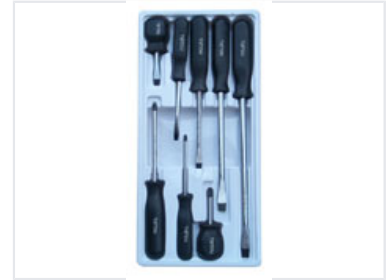

Assorted Screwdriver Set with Fitted Tray

This set features assorted screwdrivers with black ergonomic handles. The fitted plastic tray keeps the tools organized.

Product Overview

Professional Assorted Screwdriver Set

This comprehensive screwdriver set is designed for efficiency and organization in professional workshop environments. Featuring a variety of flathead sizes, the tools are crafted for durability and performance. Each set comes complete with a custom-fitted plastic tray, ensuring that your tools remain organized and easily accessible during demanding tasks.

Design & Ergonomics

Handle Design	Ergonomic black handle
Material	Metal, Plastic

Organization

Key Features

- Assorted sizes included
- Includes flathead types
- Ergonomic grip design
- Organized tray storage