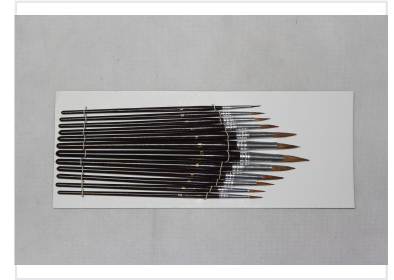

Artist Paint Brush Set

This set features artist paint brushes in sizes 1 through 12. The brushes have natural bristles, silver ferrules, and dark brown wooden handles.

Product Overview

Professional Artist Brush Set

This comprehensive artist paint brush set is designed for versatility and precision in various painting applications. Featuring a curated range of sizes from 1 to 12, the set offers artists the flexibility needed for detailed work and broader strokes. The brushes are constructed with durable handles and secure ferrules, ensuring a reliable tool for creative projects.

Technical Specifications

Included Brush Sizes

- 1
- 2
- 3
- 4
- 5
- 6
- 7
- 8
- 9
- 10
- 11
- 12

Bristle Material Options

Horse Hair, Bristle, PET