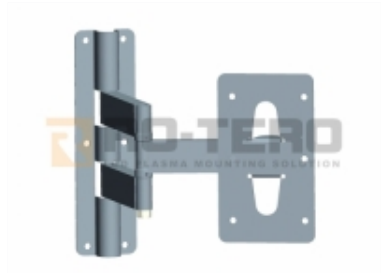

# Articulating Wall Mount for Displays

This heavy-duty wall mount is designed for monitors and display screens. It features an articulating arm and VESA compatibility for flexible positioning.

### Professional Display Mounting Solution

This heavy-duty articulating wall mount is engineered for stability and versatile positioning of displays. Designed for demanding environments, it features a robust steel construction that ensures secure installation for various monitor or screen types. The articulating arm allows for flexible screen adjustment, making it an ideal solution for dynamic workspace configurations.

### Design Features

- Robust wall plate for stud mounting
- Articulating arm for range of motion
- VESA-standard mounting interface

Mounting Type	Articulating Wall Mount
Compatibility	VESA Compatible, Plasma Displays, LCD Monitors
Material	Heavy-duty steel