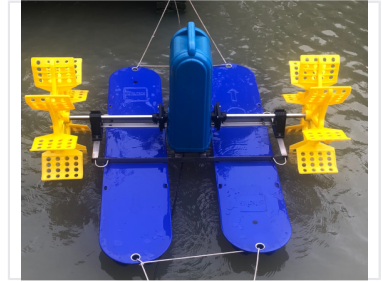

# Aquaculture Paddle Wheel Aerator

This paddle wheel aerator is available in 1HP and 2HP power options. It comes in 2-impeller and 4-impeller configurations and is widely used to deliver oxygen to farming ponds.

### High-Efficiency Aeration Solution

This paddle wheel aerator is specifically engineered to optimize oxygen levels in aquaculture environments, such as fish and shrimp farms. Designed for durability and performance, it features a robust frame with buoyancy-enhancing pontoons to ensure stable operation. Available in multiple power and impeller configurations, it provides a reliable solution for maintaining water quality and supporting aquatic life health.

### Impeller Sets

- 2 Impeller Set
- 4 Impeller Set

### Power Options

1HP, 2HP