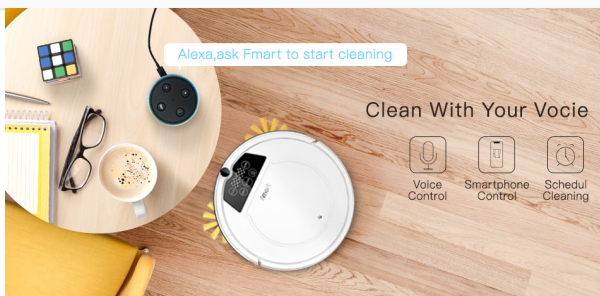

App-Controlled Robot Vacuum Cleaner for Pet Hair

This robot vacuum cleaner offers both wet and dry cleaning functionality. It can be controlled via a smartphone app and is designed to efficiently remove pet hair from hard floors.

ADDITIONAL IMAGES

Product Overview

Smart Automated Cleaning Solution

This advanced robot vacuum cleaner is engineered for effortless floor maintenance, featuring specialized suction capabilities for pet hair and hard floors. With a low-profile design and intelligent obstacle detection, it seamlessly navigates under furniture and transitions over low barriers. Users benefit from flexible control options, including a dedicated smartphone app and voice command compatibility, ensuring a clean home environment with minimal manual intervention.

Technical Features

Cleaning Modes

- Smart Mode
- Edge Cleaning
- Spot Cleaning

Connectivity

Wi-Fi, Smartphone App, Voice Control

Packing List

Packing List

Standard Accessories