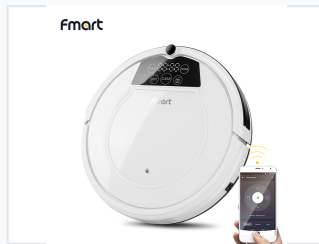

App-Controlled Robot Vacuum Cleaner for Pet Hair

This robot vacuum cleaner offers both wet and dry cleaning functionality. It can be controlled via a smartphone app and is designed to efficiently remove pet hair from hard floors.

ADDITIONAL IMAGES

Product Overview

Smart Automated Cleaning Solution

This advanced robot vacuum cleaner is engineered for effortless floor maintenance, featuring specialized suction capabilities for pet hair and hard floors. With a low-profile design and intelligent obstacle detection, it seamlessly navigates under furniture and transitions over low barriers. Users benefit from flexible control options, including a dedicated smartphone app and voice command compatibility, ensuring a clean home environment with minimal manual intervention.

Performance Metrics

Suction Power

1200 Pa
Suction Power

Climbing Capacity

1.5 cm

Physical Dimensions

Unit Height

8.5 cm