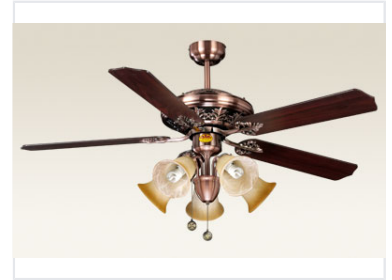

Antique Copper Finish Indoor Ceiling Fan with Light

This elegant ceiling fan features a rich antique copper finish and five dark wood-tone blades. It includes an integrated light kit with three decorative glass shades, providing ambient illumination.

Product Overview

Elegant Antique Copper Ceiling Fan

This elegant ceiling fan features a rich antique copper finish paired with five dark wood-tone blades, making it a stylish addition to any indoor space. It includes an integrated light kit with three decorative glass shades, providing both ambient illumination and customized comfort. Designed for efficiency, this fan helps improve air circulation, potentially reducing air conditioning energy usage by up to 40%.

Design & Aesthetics

Finish	Antique Copper
Blade Material/Style	Dark wood-tone
Number of Blades	5

Features

Usage Environment	Indoor
Integrated Lighting	3 decorative glass shades

Energy Efficiency

Energy Saving Potential