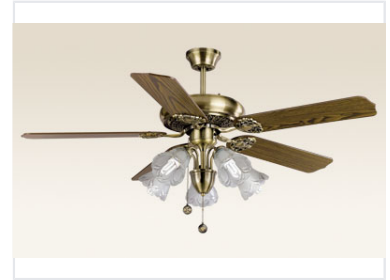

Antique Brass Finish Ceiling Fan with Light

This elegant ceiling fan features an antique brass finish and five wooden blades. It includes an integrated light kit with multiple tulip-shaped glass shades, providing ambient illumination.

Product Overview

Vintage Elegance Meets Energy Efficiency

This antique brass finish ceiling fan combines classic aesthetic appeal with practical climate control solutions. Designed with five wooden blades and an integrated tulip-style light kit, it serves as both a functional cooling device and a decorative centerpiece. By optimizing air circulation, this fan helps reduce reliance on air conditioning systems, potentially lowering energy consumption by up to 40%.

Design & Aesthetics

Finish	Antique Brass
Blade Material	Wood
Number of Blades	5
Light Kit Style	Tulip-shaped glass shades

Operation & Control

Control Type	Pull Chain
Speed Settings	Multiple

Energy Savings Analysis