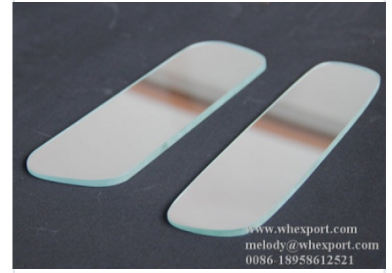

Anti-Glare Interior Car Mirror

This anti-glare interior car mirror reduces headlight glare and improves visibility during nighttime driving. It features a sleek, modern design with rounded edges and durable construction.

Product Overview

Enhanced Nighttime Visibility

This high-quality anti-glare interior car mirror is engineered to significantly reduce headlight glare, ensuring safer and more comfortable nighttime driving. Featuring a sleek, modern design with rounded edges, it offers a clear and distortion-free reflection. The durable construction and universal compatibility make it an excellent upgrade for most vehicle models, providing improved visibility and peace of mind on the road.

Product Details

Place of Origin	China (Zhejiang)
Mirror Type	Interior Rearview Mirror
Key Function	Anti-glare, Distortion-free reflection, Enhanced visibility