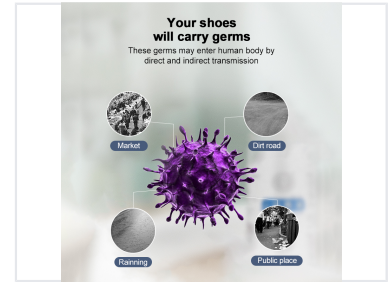

# Anti-Bacterial Entrance Mat with Disinfectant Dispenser

This anti-bacterial door mat is designed for office entrances to effectively clean shoe soles and prevent the spread of germs. Its absorbent material efficiently soaks up water, while its large surface area ensures comprehensive cleaning.

## ADDITIONAL IMAGES