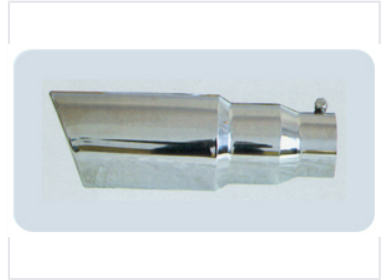

Angled Stainless Steel Exhaust Tip

This exhaust tip is made from polished stainless steel for durability and a sleek appearance. Its angled design gives a sporty and aggressive look.

Product Overview

Premium Angled Exhaust Tip

This high-quality exhaust tip is expertly constructed from polished stainless steel, ensuring both exceptional durability and a sleek, modern appearance. Featuring an angled design, it provides a sporty and aggressive aesthetic upgrade for any vehicle. Designed for convenience, the clamp-on mechanism allows for easy installation while ensuring a secure fit to your existing exhaust system.

Material and Performance

Material	Polished Stainless Steel
Key Features	Corrosion Resistant, High Temperature Resistant, Durable Construction

Installation

Ease of Installation Easy Installation • Secure Fit	
Mounting Mechanism	Clamp-on