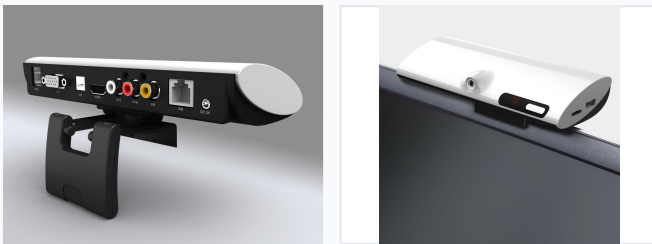

Android Smart TV Box with Camera

This smart TV box combines media playback capabilities with an integrated camera. It features multiple output options and connects to a TV for streaming and smart features.

ADDITIONAL IMAGES

Overview

Versatile Android Smart TV Box with Integrated Camera

This Android-powered Smart TV box transforms any standard monitor or television into a high-performance multimedia hub. Featuring a built-in camera, it is specifically designed for seamless video conferencing via apps like Skype and MSN, making it ideal for both professional and personal communication. With support for high-definition video playback and 3D somatosensory gaming, it offers a comprehensive entertainment and productivity solution.

Network & Communication

Wireless Features

- Built-in Wi-Fi support
- 2.4G Wireless air somatosensory mouse support
- External USB keyboard and mouse compatibility

Multimedia Capabilities

Functionality

- Online video site playback
- Video chat (QQ/MSN/Skype) via built-in camera
- Direct decoding of HD video, music, and pictures
- 3D somatosensory game support
- Web browsing

Sleek white enclosure with integrated mounting clip for monitors or laptops