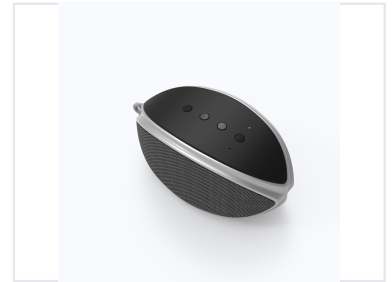

American Football Shaped Bluetooth Speaker

This portable Bluetooth speaker is designed with a unique American football shape. It features IPX6 waterproof rating, TF card playback, and FM radio.

ADDITIONAL IMAGES

Product Overview

Unique Design Meets Performance

This portable Bluetooth speaker features a distinctive American football-shaped design, making it an eye-catching accessory for sports enthusiasts. Engineered with an IPX6 waterproof rating, it is built to withstand splashes and outdoor conditions with ease. It offers versatile connectivity options including Bluetooth, AUX, FM radio, and TF card support, ensuring you can enjoy your music wherever you go.