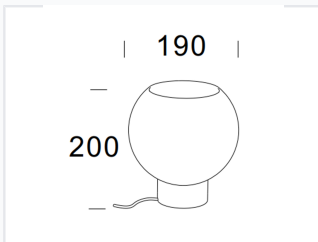

Amber Glass Shade Desk Lamp

This decorative desk lamp provides ambient lighting. It features a spherical, amber-tinted glass shade and a cylindrical white base.

ADDITIONAL IMAGES

Product Overview

Elegant Ambient Lighting

This decorative desk lamp features a stylish, spherical amber-tinted glass shade that provides warm, ambient illumination for any workspace or tabletop. Designed with a clean, cylindrical white base, it offers a stable and elegant foundation. The lamp includes a convenient inline cord switch for easy operation, making it a practical and sophisticated lighting solution.

Physical Dimensions

Size Specifications

200 mm
Height

190 mm
Shade Width

Electrical & Technical

Package Contents

- Lamp base
- Glass shade
- Power cord with inline switch

Bulb Socket

E27

Switch Mechanism

Inline rocker switch

Design & Aesthetics

Design Highlights

Amber-tinted glass, Spherical shade, Cylindrical base, Ambient lighting